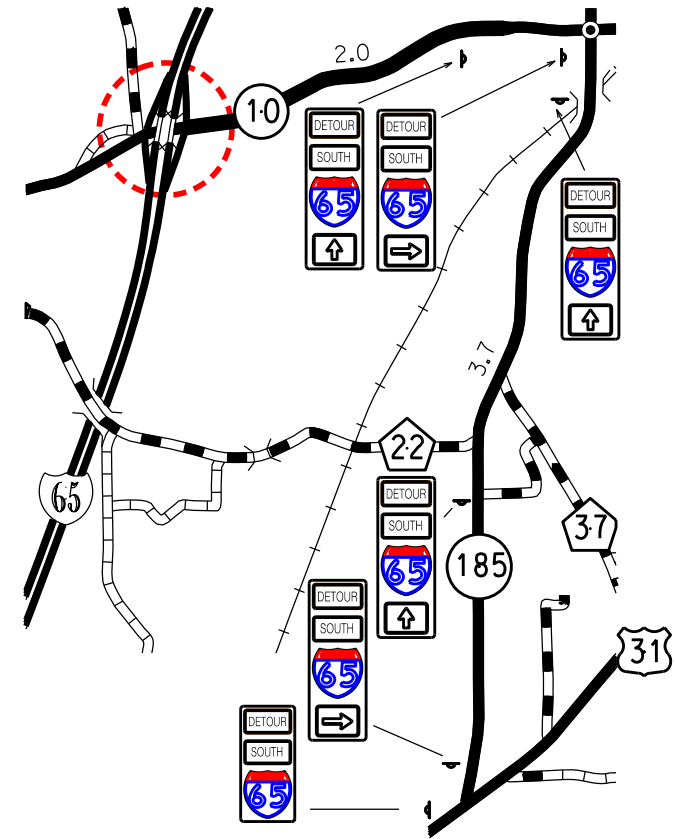

20 LOCATION 20 EXIT 128 @ S.R. 10

GARY SMITH
JACEY WILSON

MONTGOMERY AREA PERSONNEL IN PLACE	TRAFFIC CONTROL ON SHLD	SB FACING SIGNS DROPPED	DETOUR RT SIGNS DROPPED	TEAM LEADERS IN PLACE	INSPECTED LOCATION
------------------------------------	-------------------------	-------------------------	-------------------------	-----------------------	--------------------

PERSONNEL	TRUCK No.
MICHAEL STUCKEY	
WENDELL TOLBERT	662-2668 ST 17220 CREW CAB
TRENT HOUSTON	ST 17718
JASON SMITH	ST 14378 DUMP
DANNIE WILLIAMS	ST 18608
JAMES CHESSHER	ST 17356

REVISED: June 1, 2023