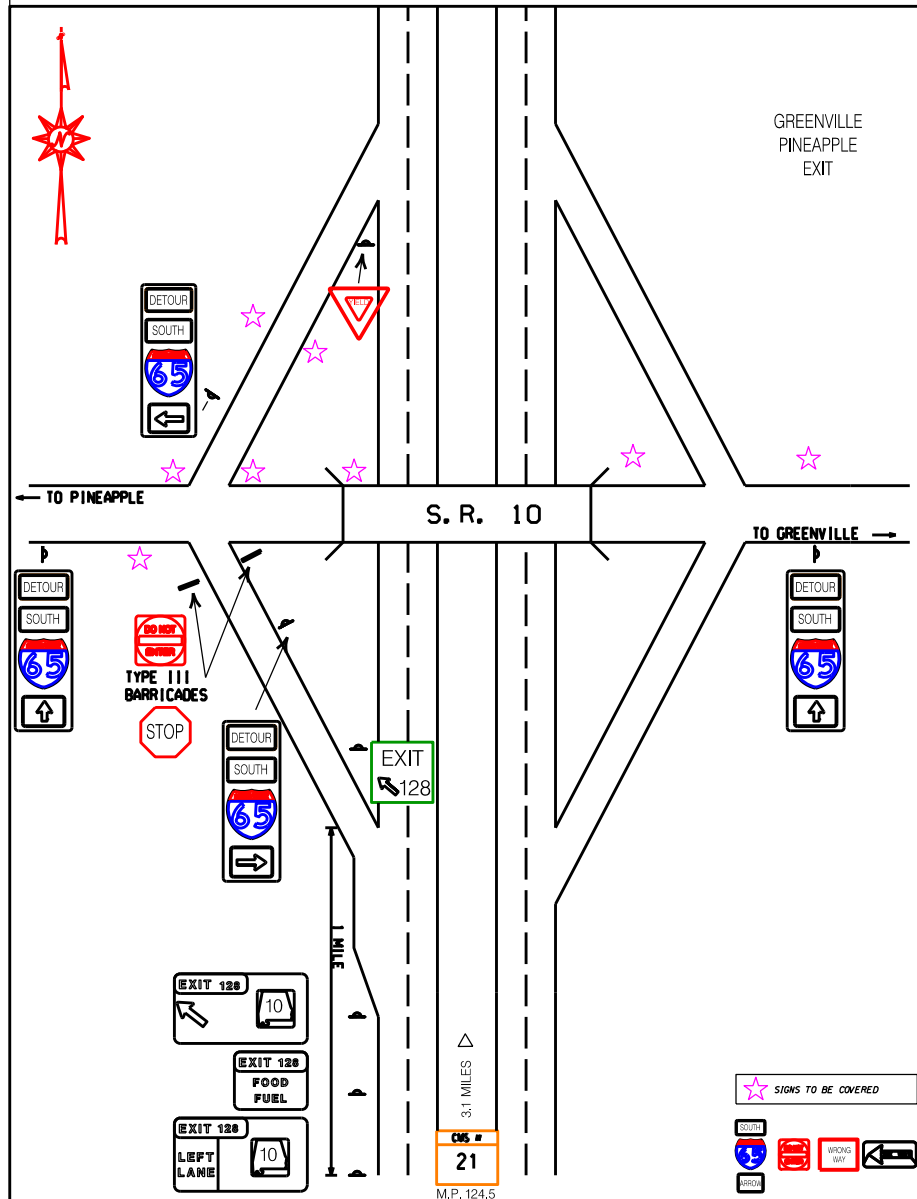

20 LOCATION 20 EXIT 128 @ S.R. 10

GARY SMITH
JACEY WILSON

MONTGOMERY AREA PERSONNEL IN PLACE	TRAFFIC CONTROL ON SHLD	SB FACING SIGNS DROPPED	DETOUR RT SIGNS DROPPED	TEAM LEADERS IN PLACE	INSPECTED LOCATION
------------------------------------	-------------------------	-------------------------	-------------------------	-----------------------	--------------------

PERSONNEL	TRUCK No.
MICHAEL STUCKEY	
WENDELL TOLBERT	662-2668 ST 17220 CREW CAB
TRENT HOUSTON	ST 17718
JASON SMITH	ST 14378 DUMP
DANNIE WILLIAMS	ST 18608
JAMES CHESSHER	ST 17356

REVISED: June 1, 2023