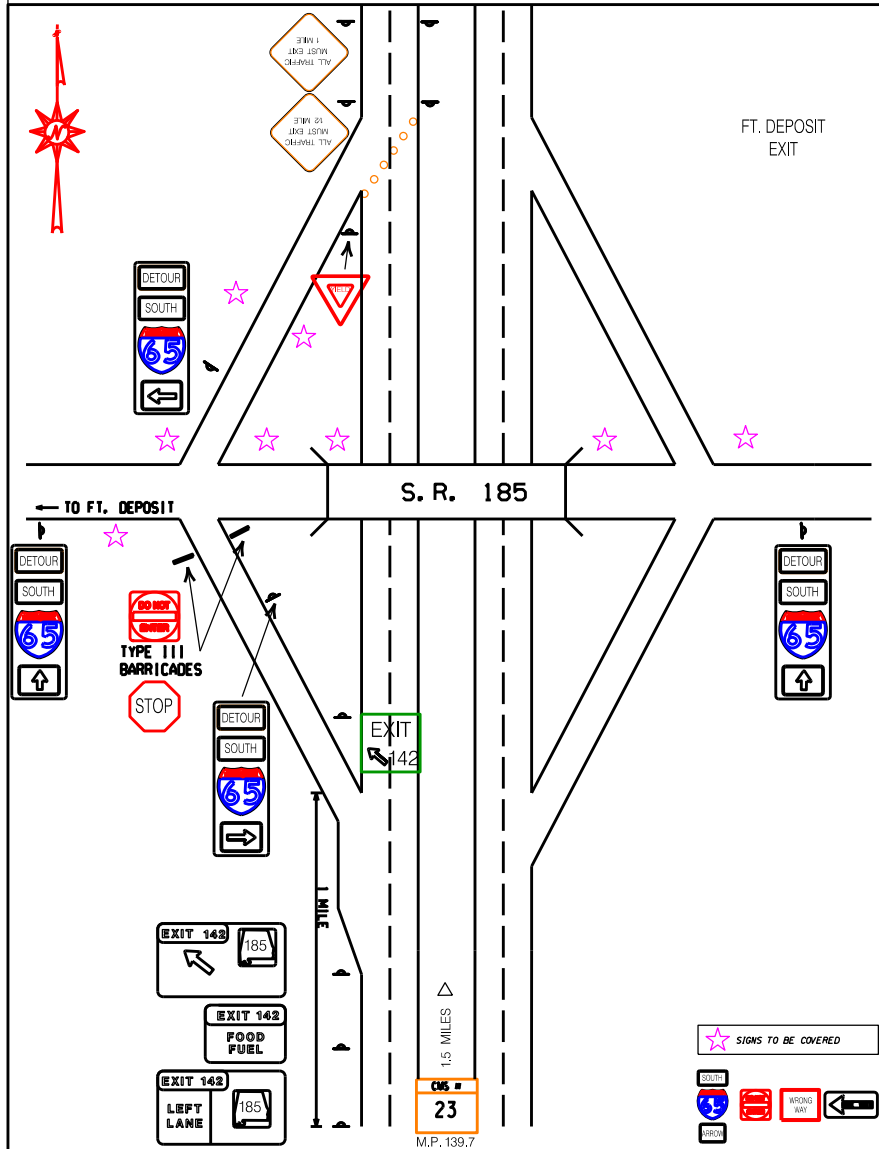

22 LOCATION 22 EXIT 142 @ S.R. 185

BEN YATES COLE STUMP

MONTGOMERY AREA PERSONNEL IN PLACE TRAFFIC CONTROL ON SHLD SB FACING SIGNS DROPPED DETOUR RT SIGNS DROPPED TEAM LEADERS IN PLACE LOCATION INSPECTED

PERSONNEL	TRUCK No.
ALEX HAMPTON 334-221-0021	ST-18489 CREW CAB
COREY MAJORS 334-224-7940	ST-16718 CREW CAB
BRUCE PHILLIS 334-600-0224	ST-16295
HAYDEN NIX 334-604-1534	ST-14352 2TON FLAT

REVISED: June 1, 2023