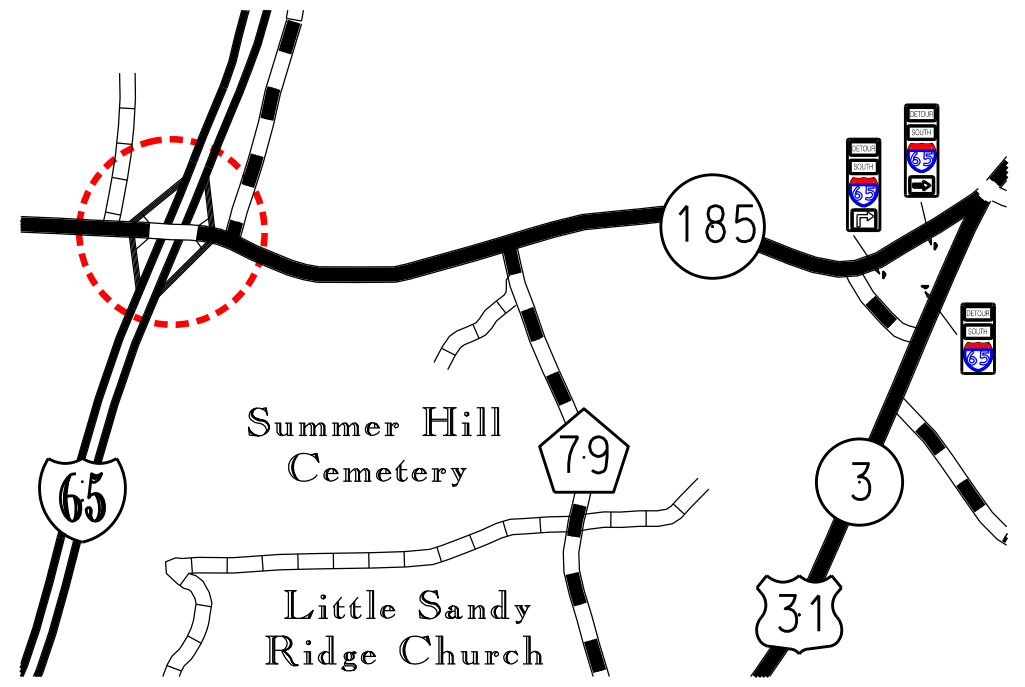

22 LOCATION 22 EXIT 142 @ S.R. 185

BEN YATES COLE STUMP

MONTGOMERY AREA PERSONNEL IN PLACE TRAFFIC CONTROL ON SHLD SB FACING SIGNS DROPPED DETOUR RT SIGNS DROPPED TEAM LEADERS IN PLACE LOCATION INSPECTED

PERSONNEL	TRUCK No.
ALEX HAMPTON 334-221-0021	ST-18489 CREW CAB
COREY MAJORS 334-224-7940	ST-16718 CREW CAB
BRUCE PHILLIS 334-600-0224	ST-16295
HAYDEN NIX 334-604-1534	ST-14352 2TON FLAT

REVISED: June 1, 2023