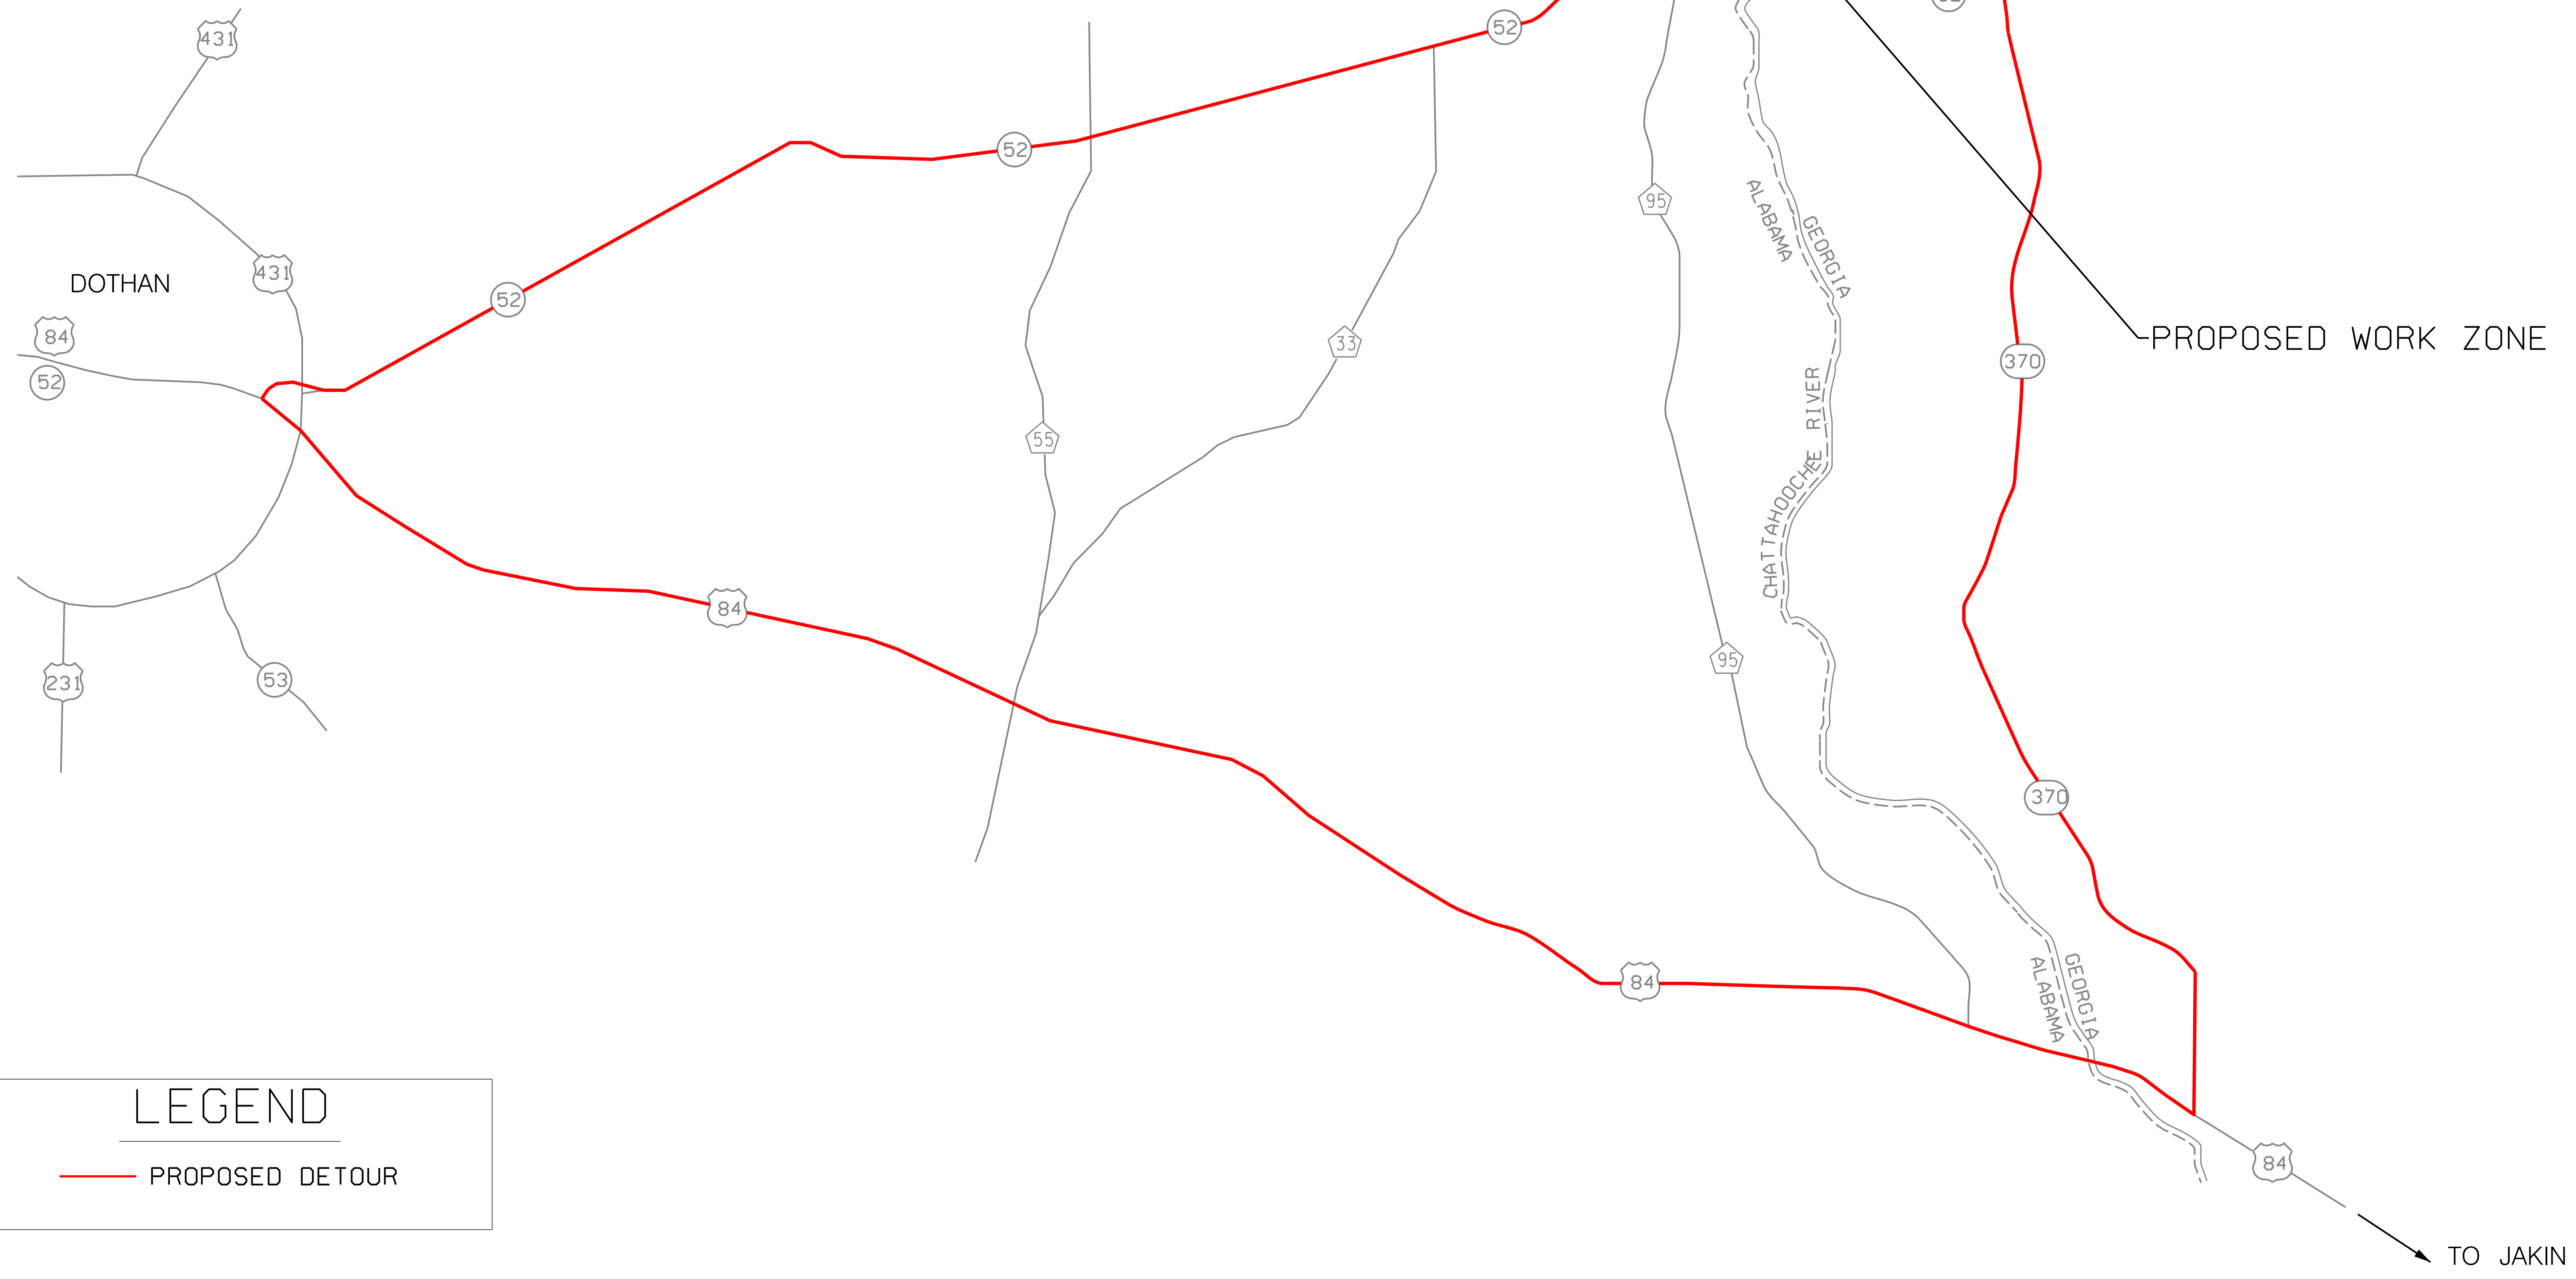

TEMPORARY TRAFFIC CONTROL PLAN DETOUR

TO HALEBURG

TO BLAKELY

LEGEND

— PROPOSED DETOUR