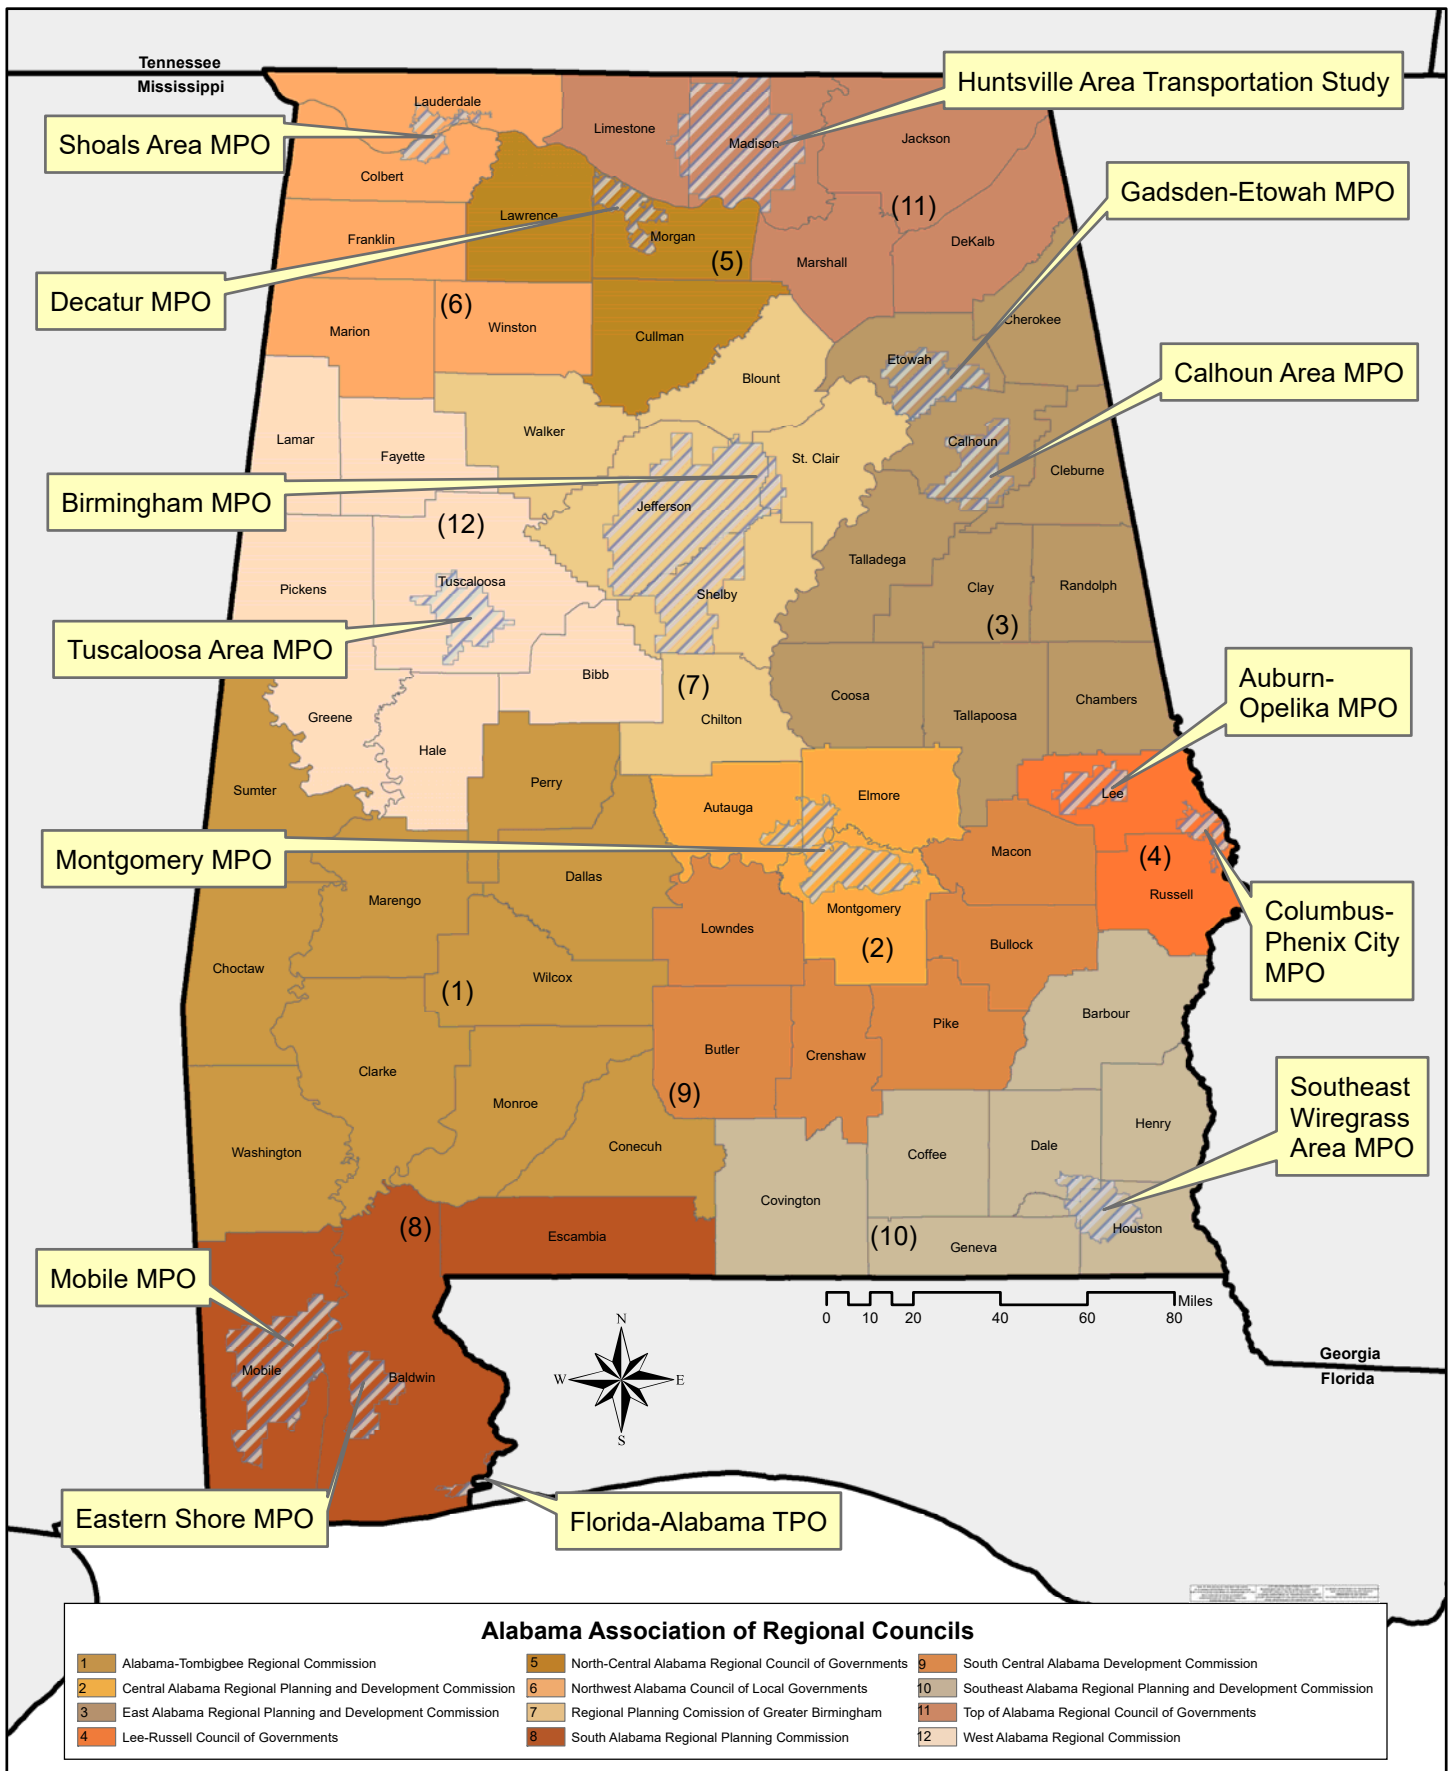

Alabama MPOs and RPOs

Source: <http://alarc.org/>

Regional Councils represent Rural Planning Organizations by serving as staff to local officials. More information can be found at: <http://alarc.org/the-councils/>