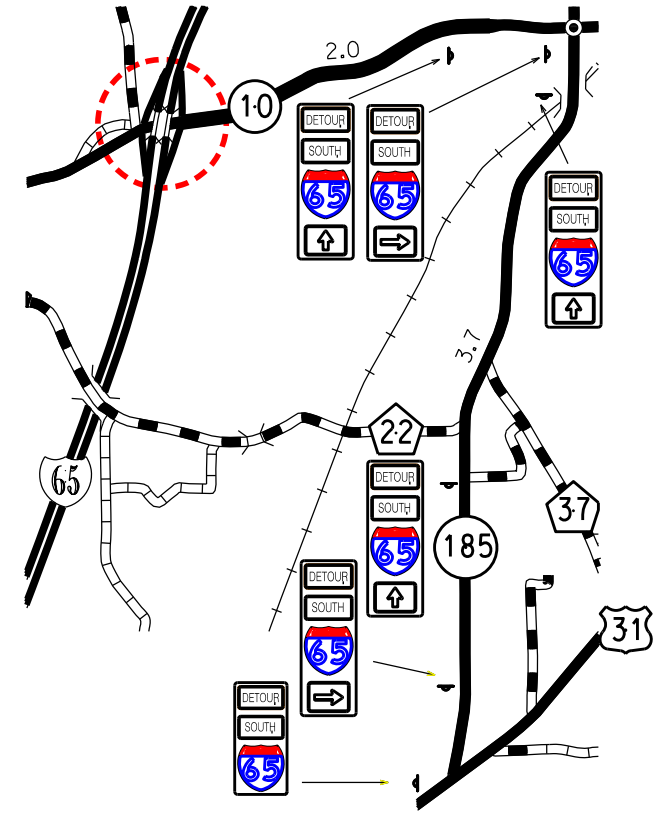

20 LOCATION 20 EXIT 128 @ S.R. 10

GARY SMITH
JAMIE AUTERY

MONTGOMERY AREA PERSONNEL IN PLACE TRAFFIC CONTROL ON SHLD SB FACING SIGNS DROPPED DETOUR RT SIGNS TEAM LEADERS INSPECTED LOCATION

PERSONNEL	TRUCK No.
WENDELL TOLBERT	662-2668
DAVID WILLIAMS	ST 17718
JASON SMITH	ST 14378
DANNIE WILLIAMS	ST 17439
BILLY CRUMPTON	ST 16709