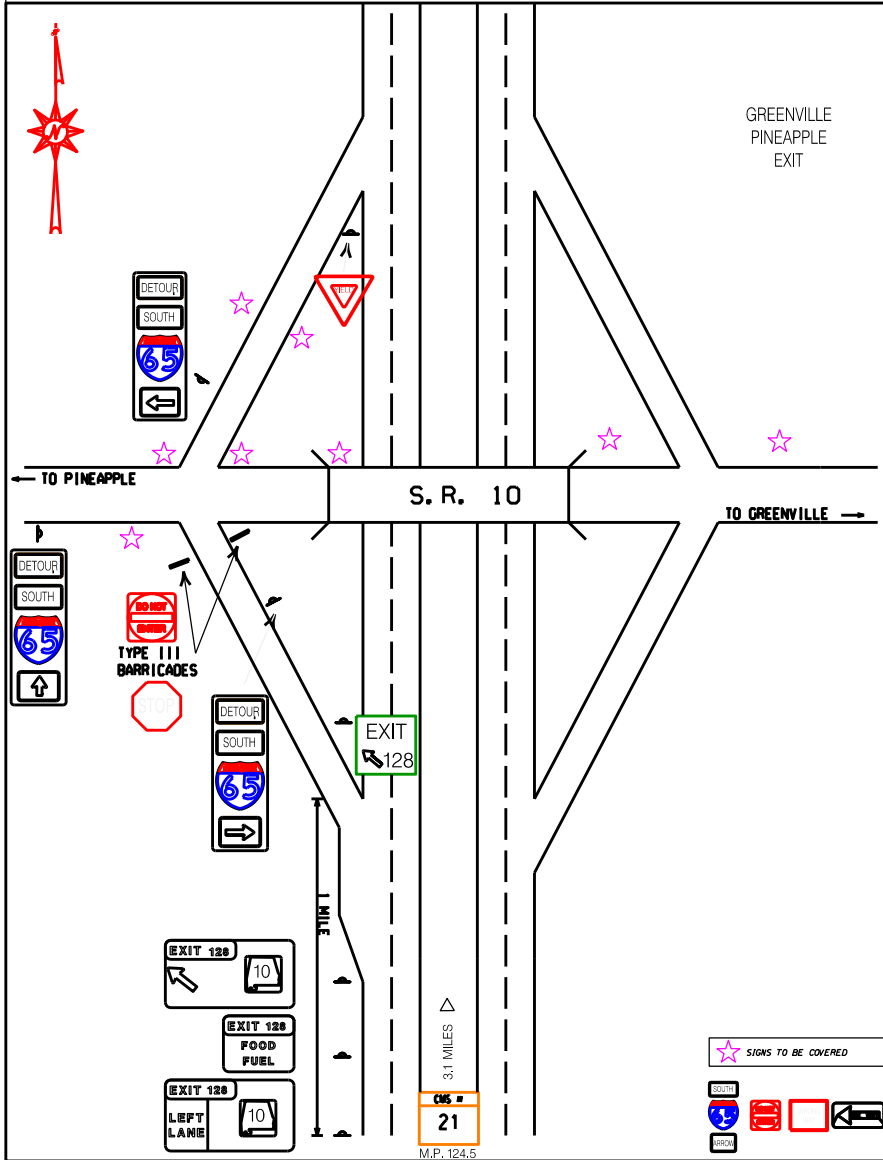

20 LOCATION 20 EXIT 128 @ S.R. 10

GARY SMITH
JAMIE AUTERY

MONTGOMERY AREA PERSONNEL IN PLACE TRAFFIC CONTROL ON SHLD SB FACING SIGNS DROPPED DETOUR RT SIGNS TEAM LEADERS INSPECTED LOCATION

PERSONNEL	TRUCK No.
WENDELL TOLBERT	662-2668
DAVID WILLIAMS	ST 17718
JASON SMITH	ST 14378
DANNIE WILLIAMS	ST 17439
BILLY CRUMPTON	ST 16709