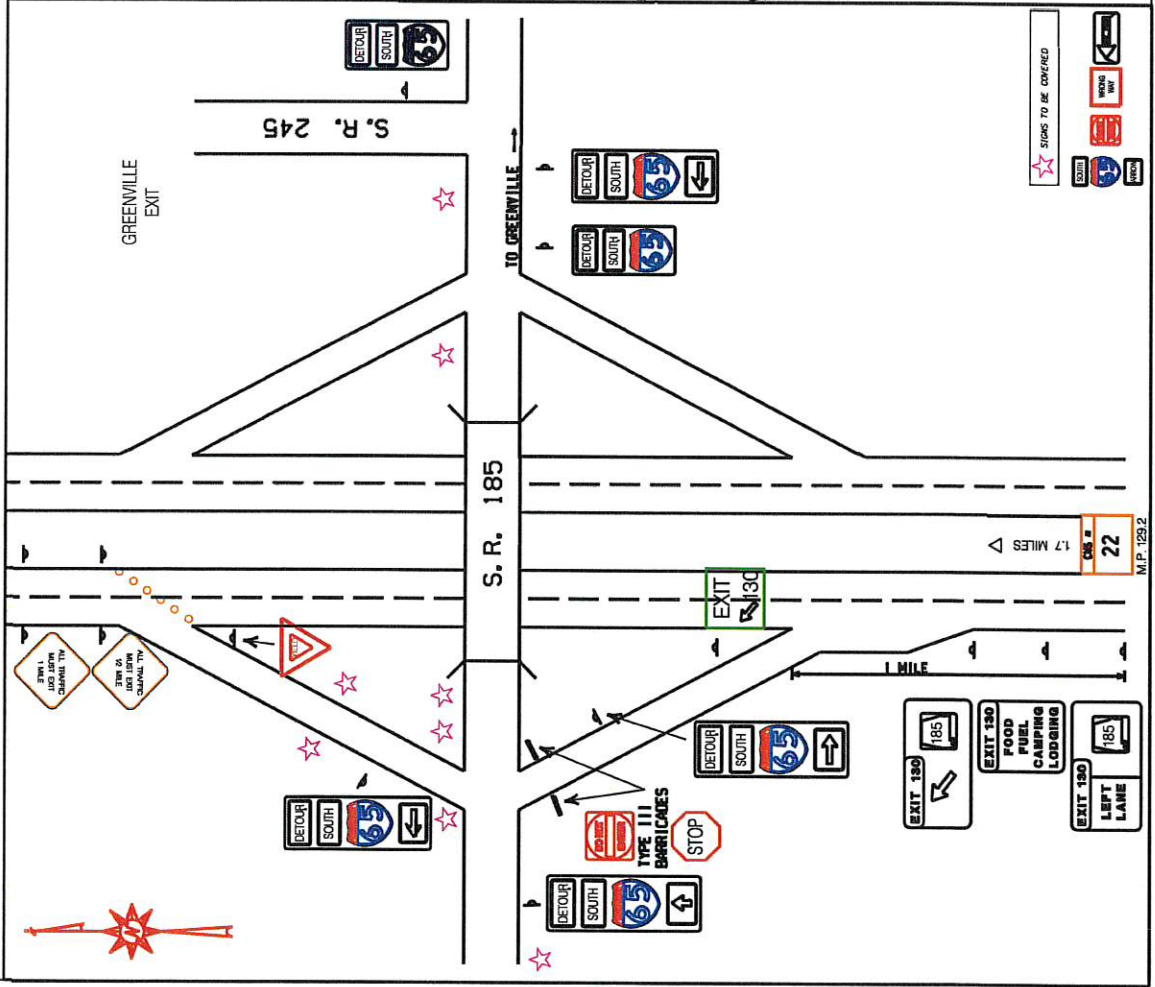

21 LOCATION 21 EXIT 130 @ S.R. 185

MATTHEW JOHNSON
ASA KIRKUS

MONTGOMERY AREA PERSONNEL IN PLACE
 TRAFFIC CONTROL ON SHLD
 SB FACING SIGNS DROPPED
 DETOUR RT SIGNS DROPPED
 TEAM LEADERS IN PLACE
 LOCATION INSPECTED

PERSONNEL	TRUCK No.
RANDY TOLIVER	ST 16290 CREW CAB
JEFFERY WHATLEY	ST-16719
QUENTON GREGORY	ST 16920 PICKUP
JAMAR MITCHUM	ST-15085 FLAT CC
JIMMY LEWIS	ST-16180 SIGN TRUCK

REVISED: May 4, 2022