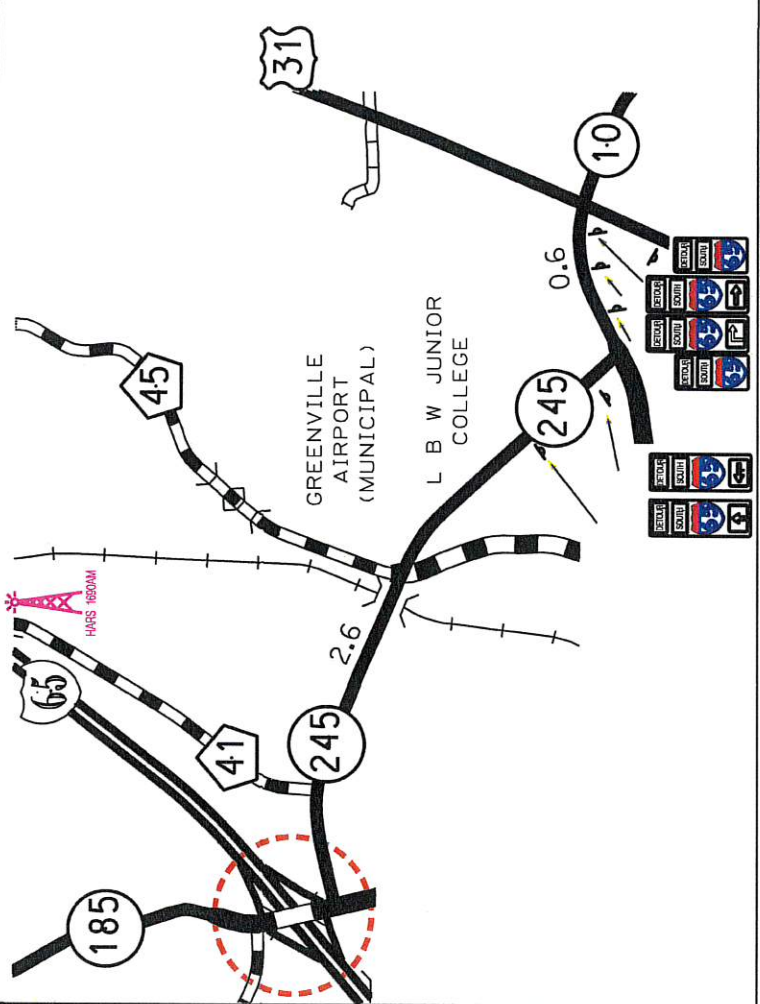

21 LOCATION 21 EXIT 130 @ S.R. 185

MATTHEW JOHNSON
ASA KIRKUS

MONTGOMERY AREA PERSONNEL IN PLACE
 TRAFFIC CONTROL ON SHLD
 SB FACING SIGNS DROPPED
 DETOUR RT SIGNS DROPPED
 TEAM LEADERS IN PLACE
 LOCATION INSPECTED

PERSONNEL	TRUCK No.
RANDY TOLIVER	ST 16290 CREW CAB
JEFFERY WHATLEY	ST-16719
QUENTON GREGORY	ST 16920 PICKUP
JAMAR MITCHUM	ST-15085 FLAT CC
JIMMY LEWIS	ST-16180 SIGN TRUCK

REVISED: May 4, 2022