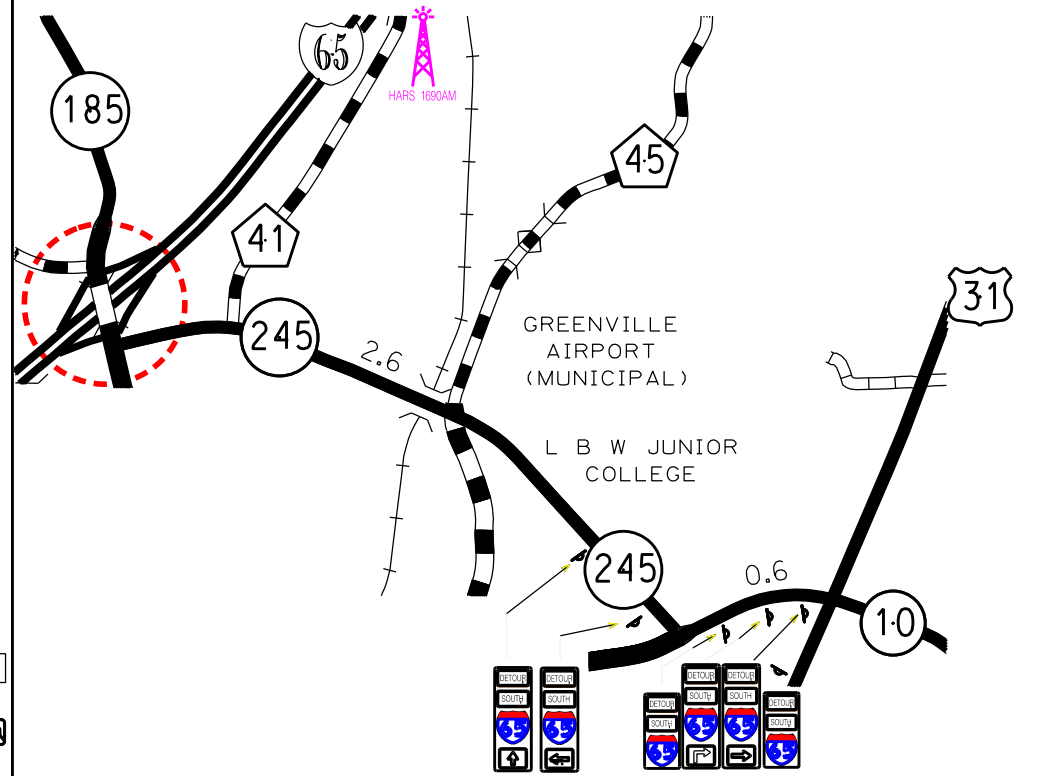

21 LOCATION 21 EXIT 130 @ S.R. 185

MATTHEW JOHNSON
ASA KIRKUS

MONTGOMERY AREA PERSONNEL IN PLACE TRAFFIC CONTROL ON SHLD SB FACING SIGNS DROPPED DETOUR RT SIGNS DROPPED TEAM LEADERS IN PLACE LOCATION INSPECTED

PERSONNEL	TRUCK No.
RANDY TOLIVER	604-8916
JEFFERY WHATLEY	ST-17718 F-250 3/4TON
QUENTON GREGORY	ST 16920 PICKUP
CHASE ADKINSON	ST-15085 FLAT CC
JIMMY LEWIS	ST-16180 SIGN TRUCK

REVISED: JUNE 1, 2020