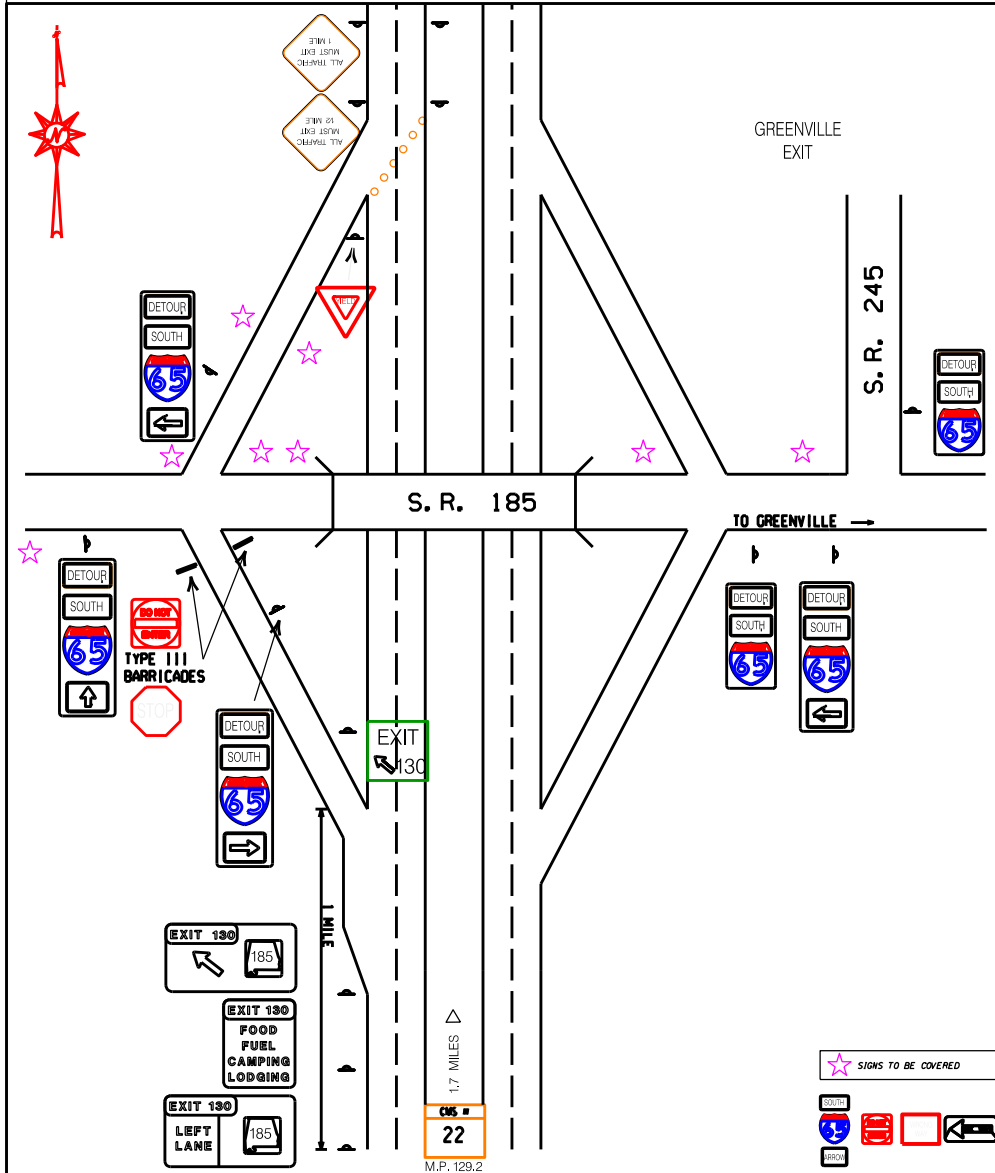

21 LOCATION 21 EXIT 130 @ S.R. 185

MATTHEW JOHNSON
ASA KIRKUS

MONTGOMERY AREA PERSONNEL IN PLACE TRAFFIC CONTROL ON SHLD SB FACING SIGNS DROPPED DETOUR RT SIGNS DROPPED TEAM LEADERS IN PLACE LOCATION INSPECTED

PERSONNEL	TRUCK No.
RANDY TOLIVER	604-8916
JEFFERY WHATLEY	ST-17718 F-250 3/4TON
QUENTON GREGORY	ST 16920 PICKUP
CHASE ADKINSON	ST-15085 FLAT CC
JIMMY LEWIS	ST-16180 SIGN TRUCK

REVISED: JUNE 1, 2020