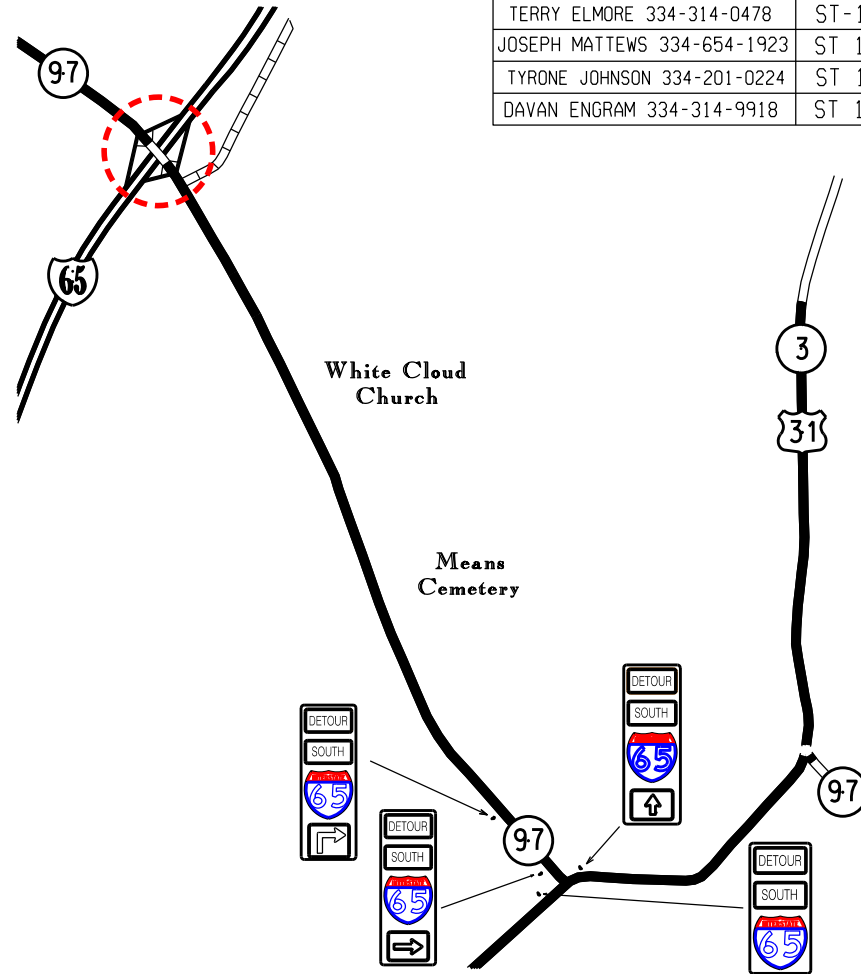

23 LOCATION 23 EXIT 151 @ S.R. 97

RODDY MITCHELL ALACYIA HALL

MONTGOMERY AREA TRAFFIC SB FACING DETOUR TEAM
PERSONNEL CONTROL SIGNS RT SIGNS LEADERS LOCATION
IN PLACE ON SHLD DROPPED DROPPED IN PLACE INSPECTED

| PERSONNEL | TRUCK No. |
|-----------------------------|---------------------|
| TERRY ELMORE 334-314-0478 | ST-14555 PICKUP |
| JOSEPH MATTEWS 334-654-1923 | ST 14927 SIGN TRUCK |
| TYRONE JOHNSON 334-201-0224 | ST 16178 PICK UP |
| DAVAN ENGRAM 334-314-9918 | ST 16930 CREW CAB |