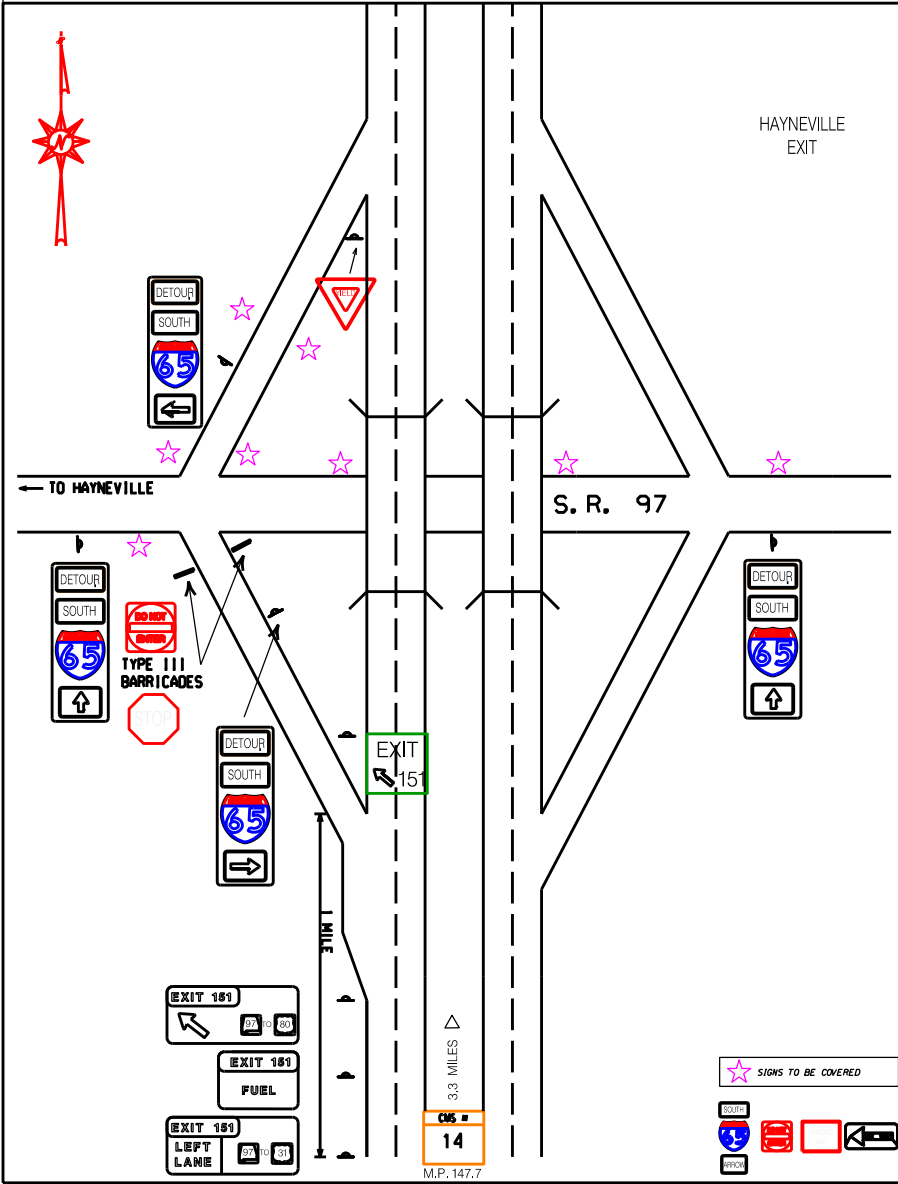

# 23 LOCATION 23 EXIT 151 @ S.R. 97

# RODDY MITCHELL ALACYIA HALL

MONTGOMERY AREA TRAFFIC SB FACING DETOUR TEAM  
PERSONNEL CONTROL SIGNS RT SIGNS LEADERS LOCATION  
IN PLACE ON SHLD DROPPED DROPPED IN PLACE INSPECTED

PERSONNEL	TRUCK No.
TERRY ELMORE 334-314-0478	ST-14555 PICKUP
JOE STEWART 334-850-3415	ST 14927 SIGN TRUCK
TYRONE JOHNSON	ST 16178 PICK UP
DAVAN ENGRAM	ST 16930 CREW CAB