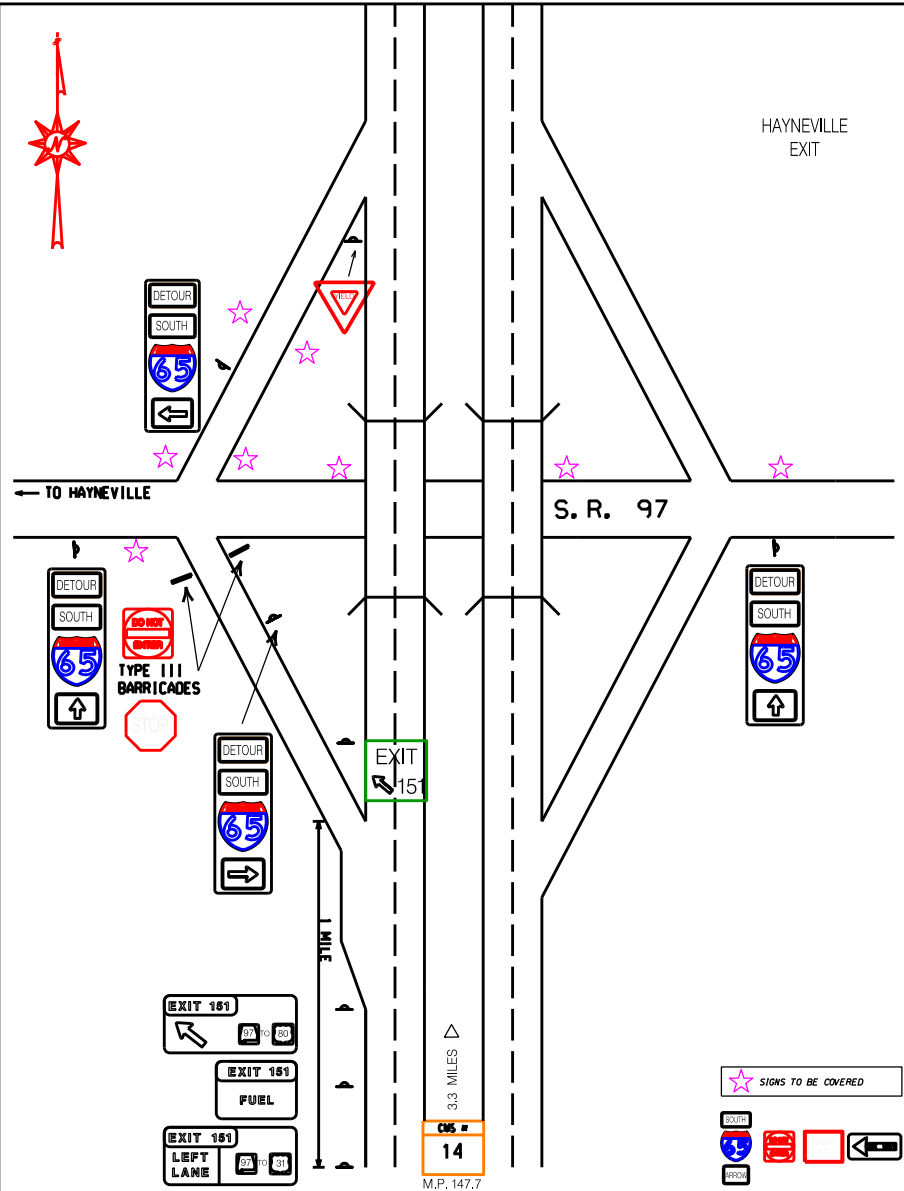

23 LOCATION 23 EXIT 151 @ S.R. 97

RODDY MITCHELL ALACYIA HALL

MONTGOMERY AREA TRAFFIC SB FACING DETOUR TEAM
PERSONNEL CONTROL SIGNS RT SIGNS LEADERS LOCATION
IN PLACE ON SHLD DROPPED DROPPED IN PLACE INSPECTED

PERSONNEL	TRUCK No.
TERRY ELMORE 334-314-0478	ST-14555 PICKUP
JOSEPH MATTEWS 334-654-1923	ST 14927 SIGN TRUCK
TYRONE JOHNSON 334-201-0224	ST 16178 PICK UP
DAVAN ENGRAM 334-314-9918	ST 16930 CREW CAB

REVISED: June 1, 2023