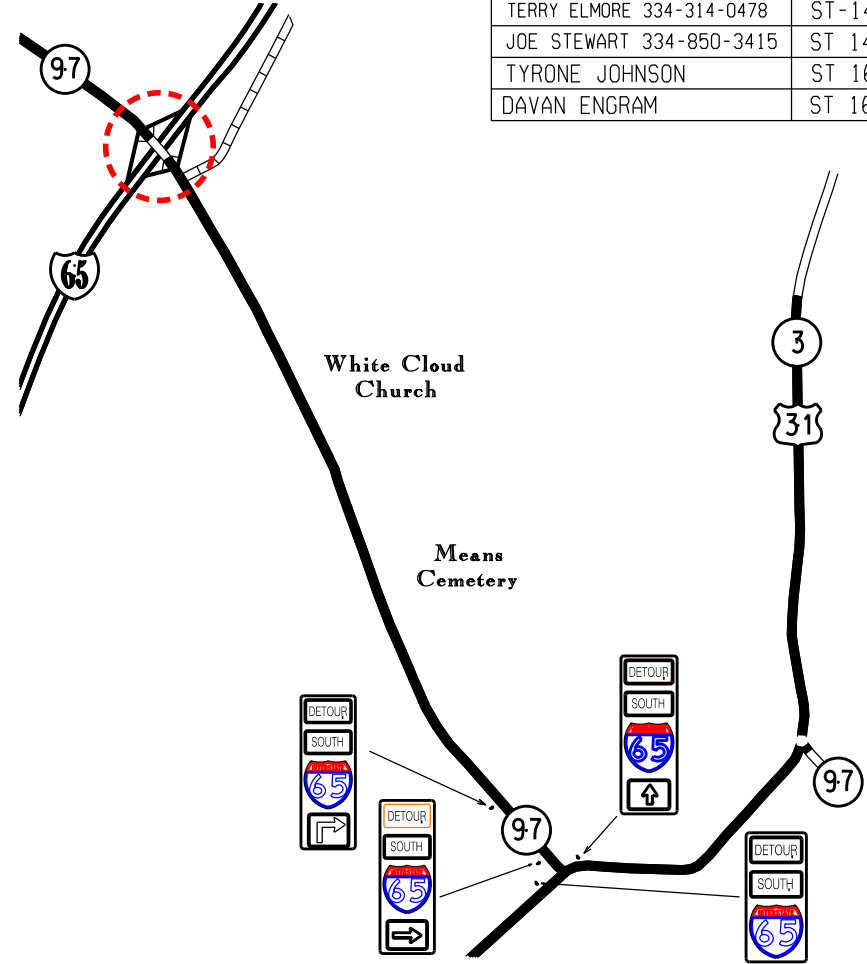

# 23 LOCATION 23 EXIT 151 @ S.R. 97

# RODDY MITCHELL ALACYIA HALL

MONTGOMERY AREA TRAFFIC SB FACING DETOUR TEAM  
PERSONNEL CONTROL SIGNS RT SIGNS LEADERS LOCATION  
IN PLACE ON SHLD DROPPED DROPPED IN PLACE INSPECTED

PERSONNEL	TRUCK No.
TERRY ELMORE 334-314-0478	ST-14555 PICKUP
JOE STEWART 334-850-3415	ST 14927 SIGN TRUCK
TYRONE JOHNSON	ST 16178 PICK UP
DAVAN ENGRAM	ST 16930 CREW CAB