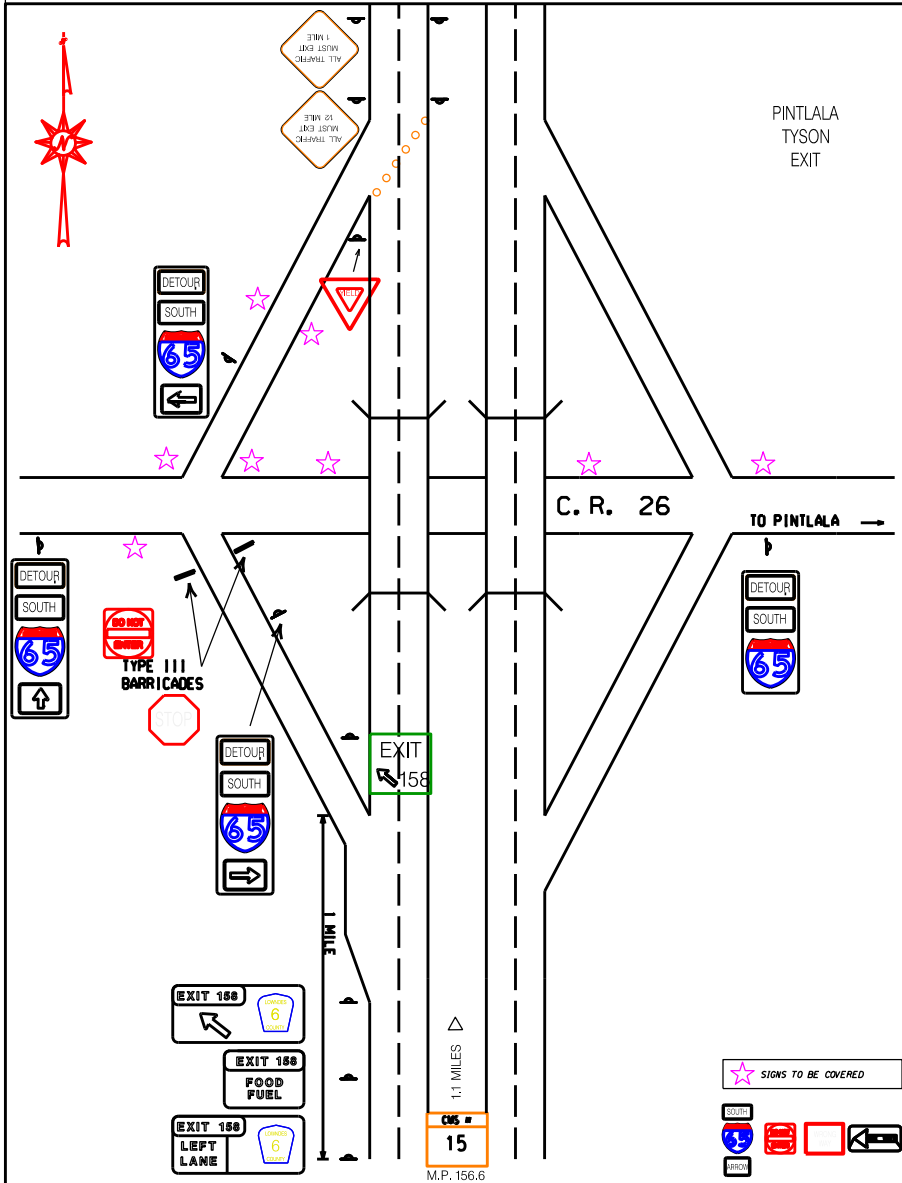

24 LOCATION 24 EXIT 158 @ C.R. 26

JOHATHAN ANDERSON
BENJI CANTRELL

MONTGOMERY AREA TRAFFIC SB FACING DETOUR TEAM
PERSONNEL CONTROL SIGNS RT SIGNS LEADERS LOCATION
IN PLACE ON SHLD DROPPED DROPPED IN PLACE INSPECTED

PERSONNEL	TRUCK No.
PATRICK KELLEY 334-320-0668	ST-14743 1TON CREW CAB
TERRY MERRIWETHER 334-850-3484	ST-14591 CREW CAB
ANDREA BEASLEY 334-850-3498	ST-17489 CREW CAB
DAVID MILLER	ST-17468 PICKUP