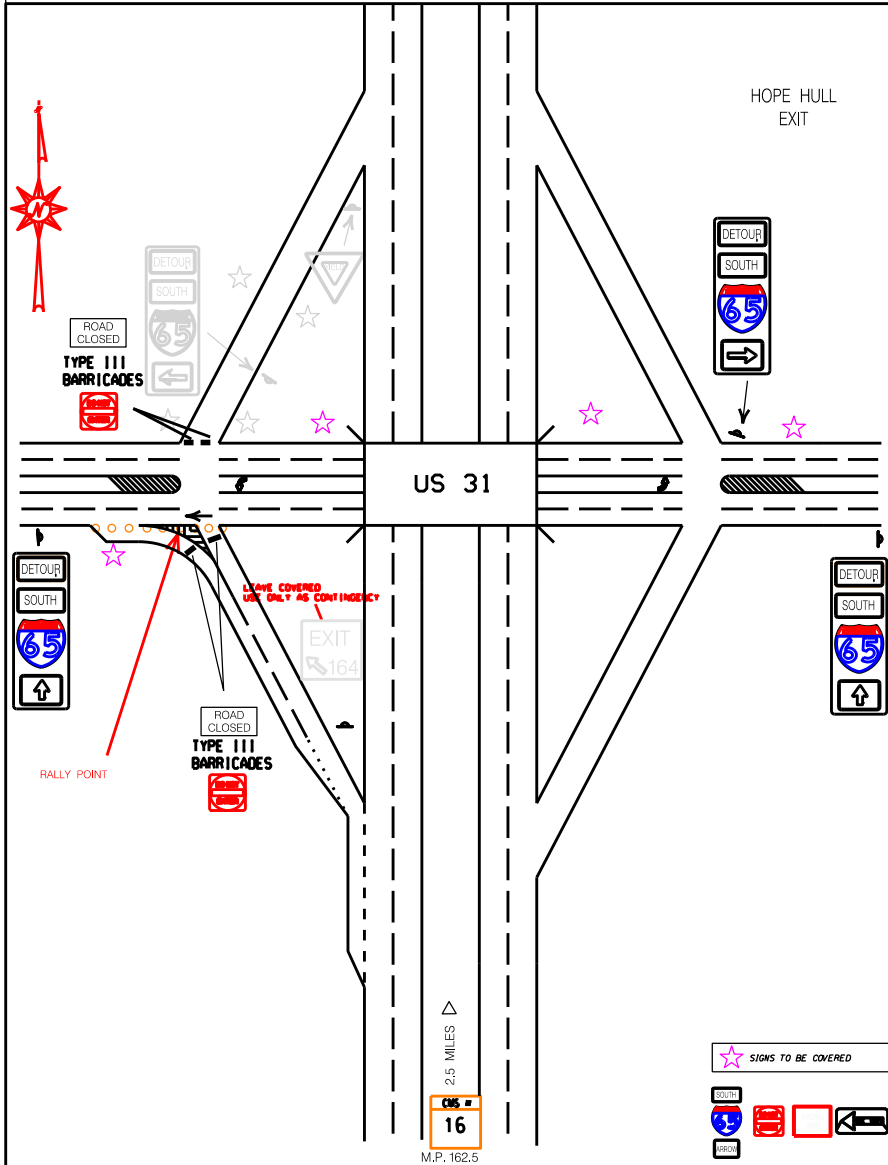

# 25 LOCATION 25 EXIT 164 @ US 31

TALBERT ESSARY  
CODY ADAMS

MONTGOMERY AREA PERSONNEL IN PLACE	TRAFFIC CONTROL ON SHLD	SB FACING SIGNS DROPPED	DETOUR RT SIGNS DROPPED	TEAM LEADERS IN PLACE	LOCATION INSPECTED
------------------------------------	-------------------------	-------------------------	-------------------------	-----------------------	--------------------

PERSONNEL	TRUCK No.
TERRANCE COURTLAND	ST-16830 PICKUP
QUAMI SAVAGE 334-669-8024	ST-17774 PICKUP
MIKE BAKER 334-850-3490	ST-15889 PICKUP
ROBERT JAMES 334-850-3518	ST-17466 PICK UP

REVISED: JUNE 1, 2020