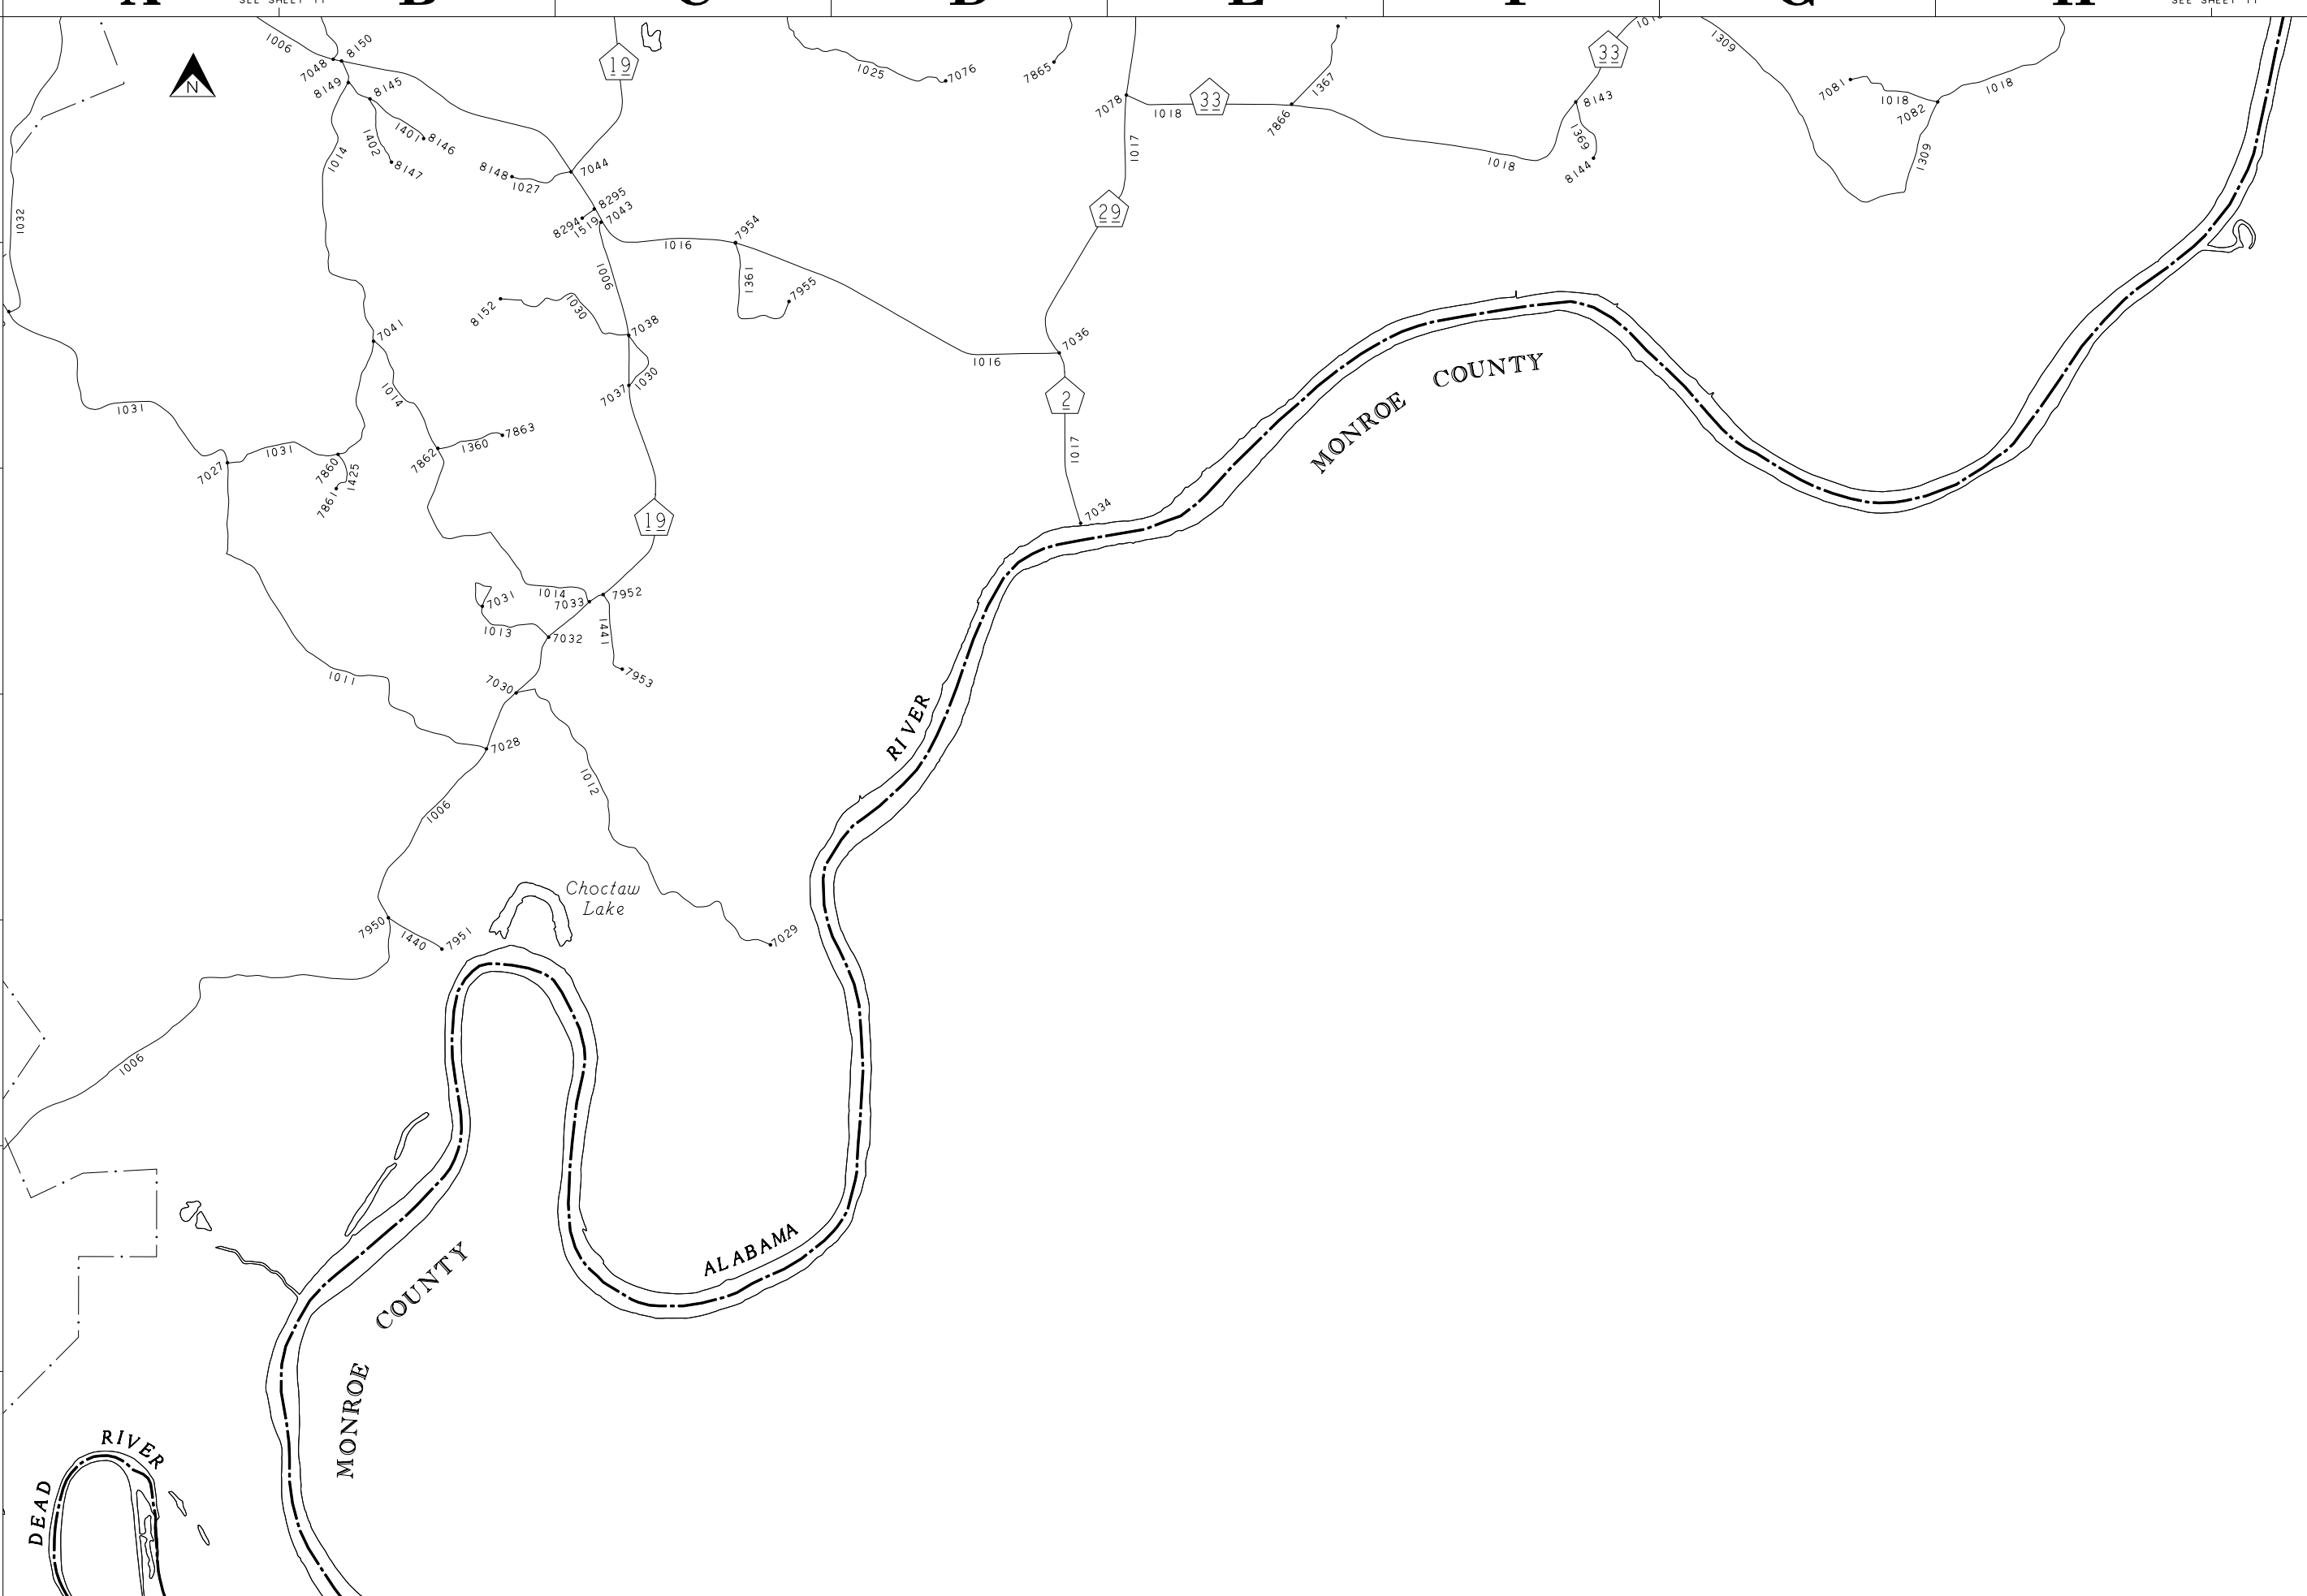

SEE SHEET 11

SEE SHEET 14

SEE SHEET 12

SEE SHEET 12

MONROE COUNTY

MONROE COUNTY

RIVER

ALABAMA

Choctaw Lake

DEAD RIVER