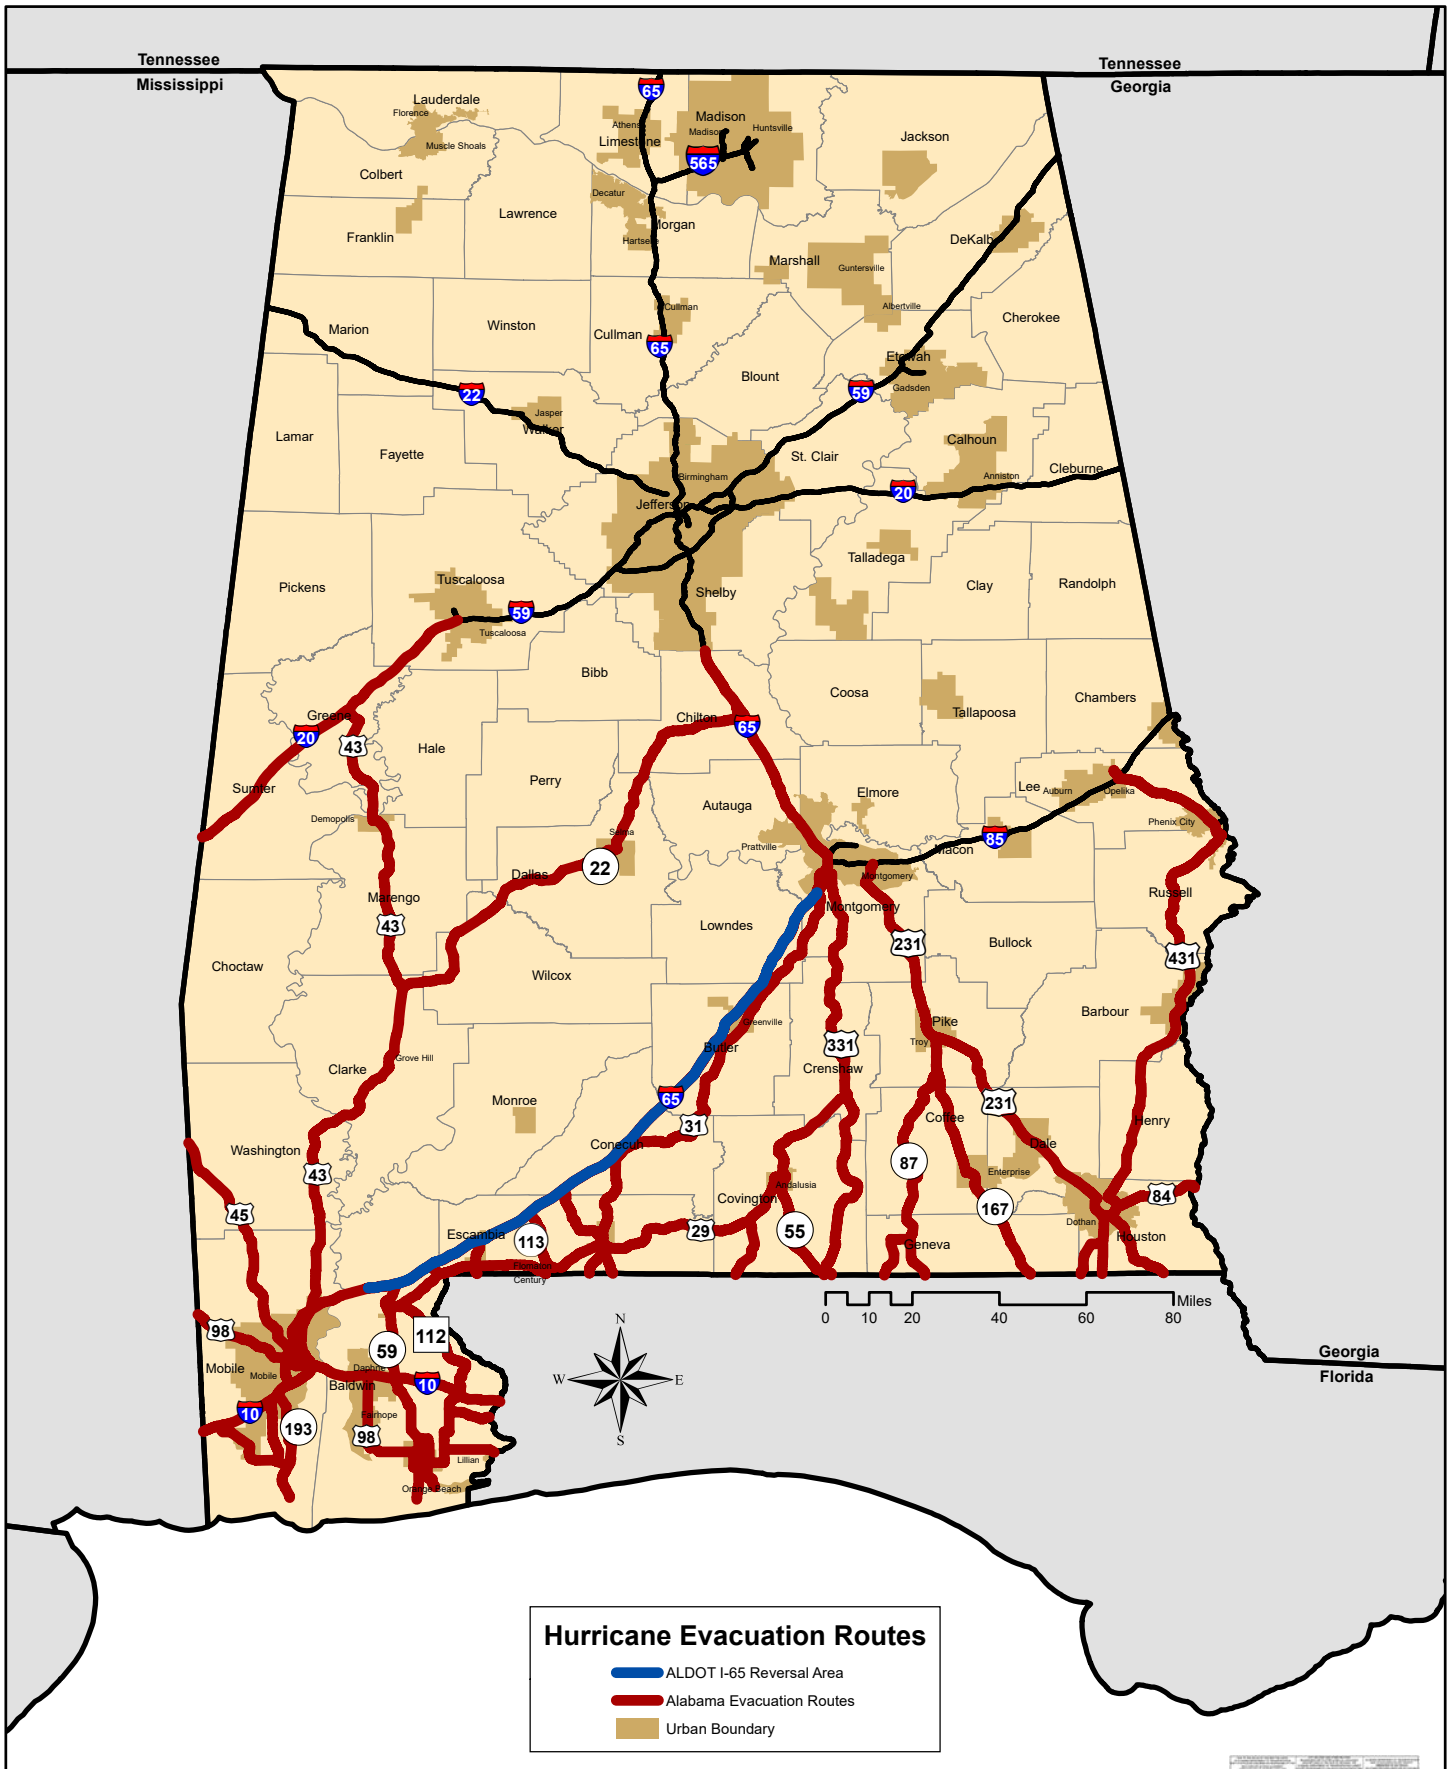

Hurricane Evacuation Routes

Hurricane Evacuation Routes

- ALDOT I-65 Reversal Area
- Alabama Evacuation Routes
- Urban Boundary

Source: <http://miscwapps.dot.state.al.us/ECC/>
Source: <https://algotraffic.com>